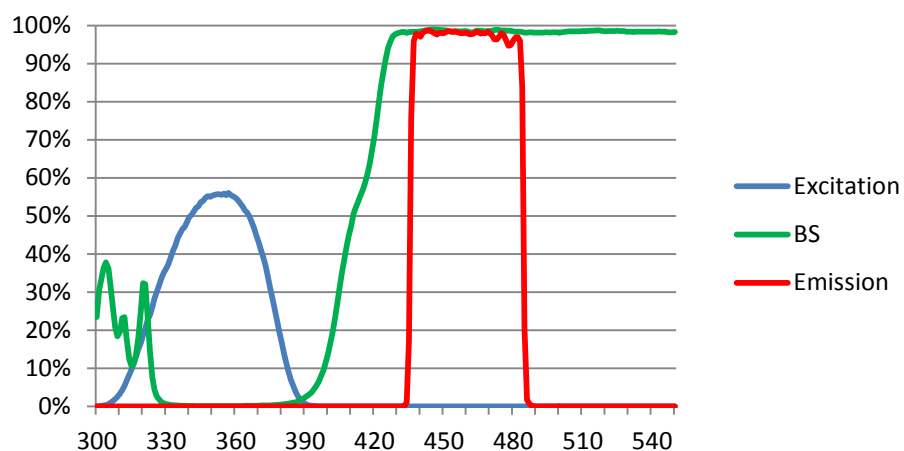

Filter Cube Spectrums

442/514 TIRF (Filter Cube Pos 1)

DAPI (Filter Cube Pos 2)

FURA (Filter Cube Pos 2)

EGFP (Filter Cube Pos 3)

Filter Cube Spectrums

CY3 (Filter Cube Pos 4)

59004 Beam Splitter (Filter Cube Pos 5)