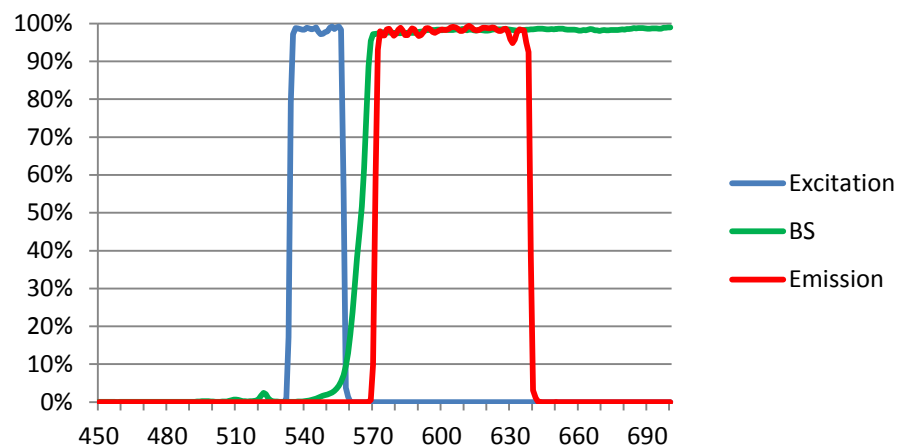

Filter Cube Spectrums

442/514 TIRF (Filter Cube Pos 1)

DAPI (Filter Cube Pos 2)

FURA (Filter Cube Pos 2)

EGFP (Filter Cube Pos 3)

Filter Cube Spectrums

CY3 (Filter Cube Pos 4)

59004 Beam Splitter (Filter Cube Pos 5)

69008 Beam Splitter (Filter Cube Pos 6)

488/561 TIRF (Filter Cube Pos 8)