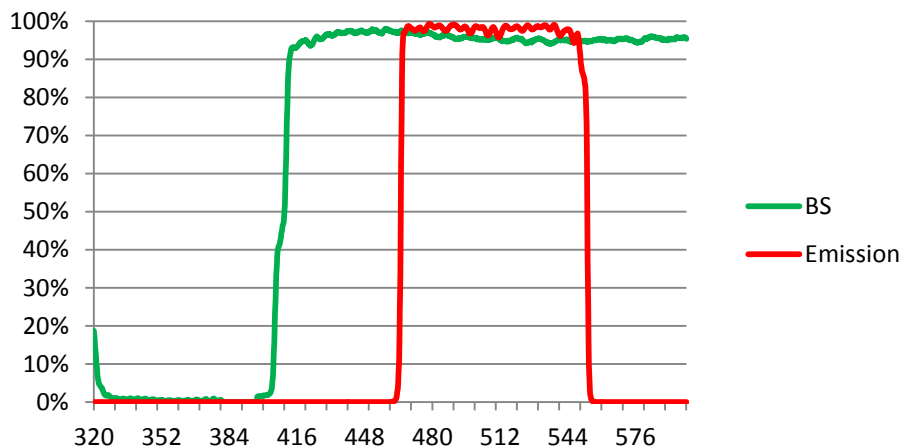

Filter Cube Spectrums

442/514 TIRF (Filter Cube Pos 1)

DAPI (Filter Cube Pos 2)

FURA (Filter Cube Pos 2)

EGFP (Filter Cube Pos 3)

Filter Cube Spectrums

CY3 (Filter Cube Pos 4)

59004 Beam Splitter (Filter Cube Pos 5)

69008 Beam Splitter (Filter Cube Pos 6)

488/561 TIRF (Filter Cube Pos 8)