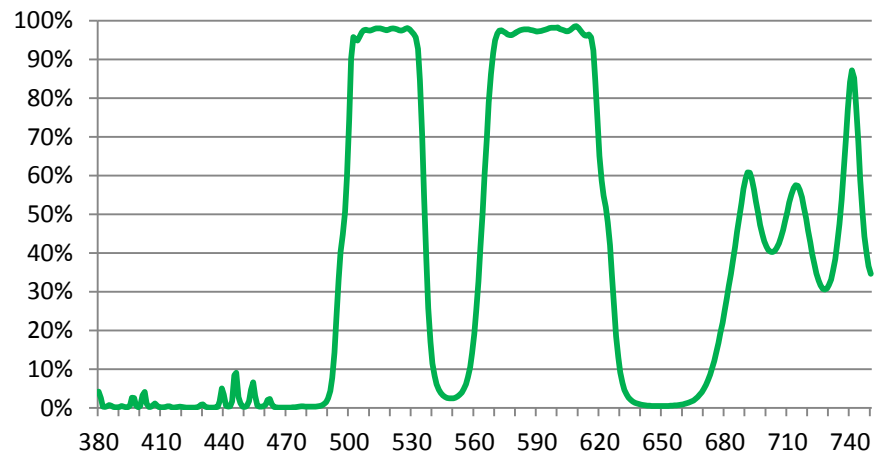

Filter Cube Spectrums

442/514 TIRF (Filter Cube Pos 1)

DAPI (Filter Cube Pos 2)

FURA (Filter Cube Pos 2)

EGFP (Filter Cube Pos 3)

Filter Cube Spectrums

CY3 (Filter Cube Pos 4)

59004 Beam Splitter (Filter Cube Pos 5)