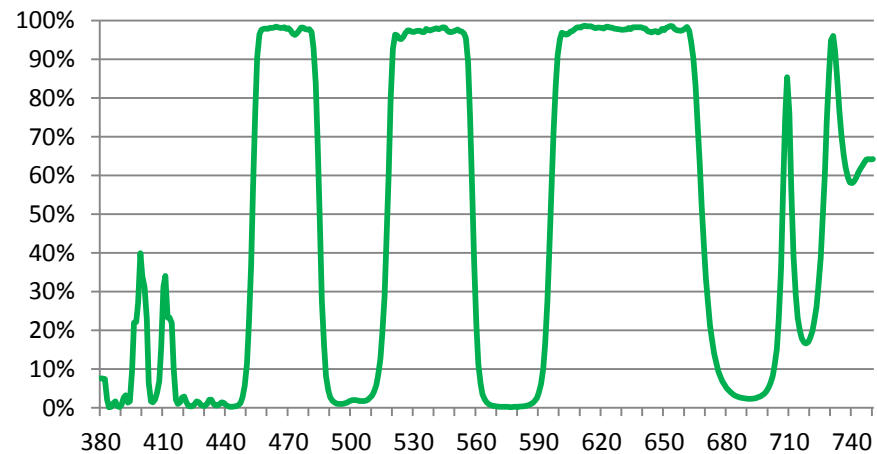

Filter Cube Spectrums

442/514 TIRF (Filter Cube Pos 1)

DAPI (Filter Cube Pos 2)

FURA (Filter Cube Pos 2)

EGFP (Filter Cube Pos 3)

Filter Cube Spectrums

CY3 (Filter Cube Pos 4)

59004 Beam Splitter (Filter Cube Pos 5)

69008 Beam Splitter (Filter Cube Pos 6)

488/561 TIRF (Filter Cube Pos 8)