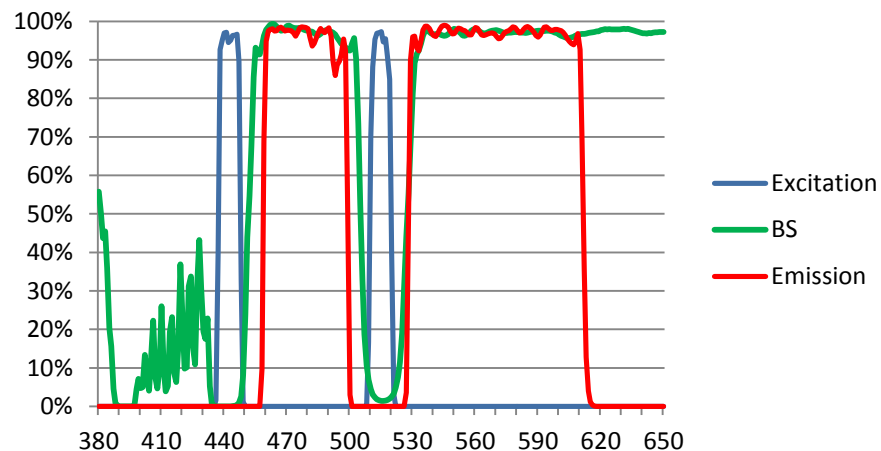

Filter Cube Spectrums

442/514 TIRF (Filter Cube Pos 1)

DAPI (Filter Cube Pos 2)

FURA (Filter Cube Pos 2)

EGFP (Filter Cube Pos 3)

Filter Cube Spectrums

CY3 (Filter Cube Pos 4)

59004 Beam Splitter (Filter Cube Pos 5)