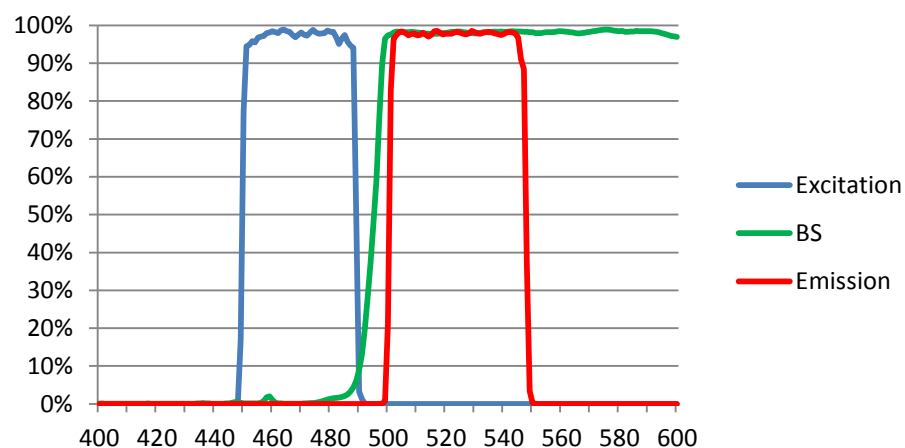

Filter Cube Spectrums

442/514 TIRF (Filter Cube Pos 1)

DAPI (Filter Cube Pos 2)

FURA (Filter Cube Pos 2)

EGFP (Filter Cube Pos 3)

Filter Cube Spectrums

CY3 (Filter Cube Pos 4)

59004 Beam Splitter (Filter Cube Pos 5)

69008 Beam Splitter (Filter Cube Pos 6)

488/561 TIRF (Filter Cube Pos 8)